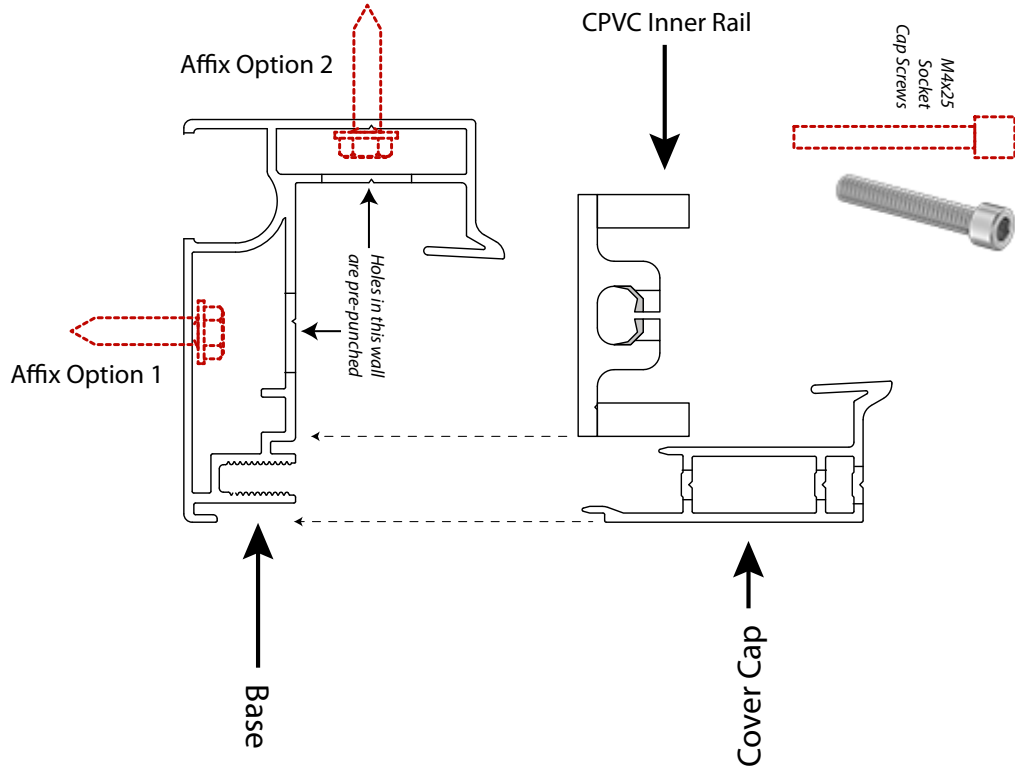

CROWN | Standard EVO ZipTrack Side Channel Detail

Exploded View:

Fully Assembled: