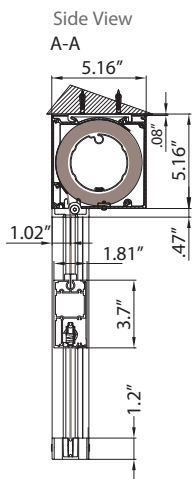

Max: 192"

Max: 192"

**CTS-L**  
By Crown Shade

## WALL INSTALLATION

Note:  
When hem bar  
is fully retracted  
the total distance  
from the top of the  
head box to the  
bottom of the hem  
bar is 9.125"

Side Channel Jamb Mount B-B

Side Channel Surface Mount B-B

## CEILING INSTALLATION

Note:  
When hem bar  
is fully retracted  
the total distance  
from the top of the  
head box to the  
bottom of the hem  
bar is 9.125"

Side Channel Jamb Mount B-B

Side Channel Surface Mount B-B