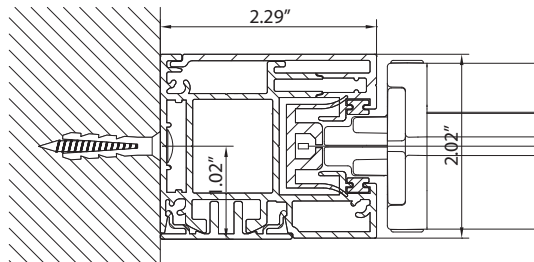

## WALL INSTALLATION

Note:  
When hem bar  
is fully retracted  
the total distance  
from the top of the  
head box to the  
bottom of the hem  
bar is 9.125"

Side Channel Jamb Mount B-B

Side Channel Surface Mount B-B

## CEILING INSTALLATION

Note:  
When hem bar  
is fully retracted  
the total distance  
from the top of the  
head box to the  
bottom of the hem  
bar is 9.125"

Side Channel Jamb Mount B-B

Side Channel Surface Mount B-B