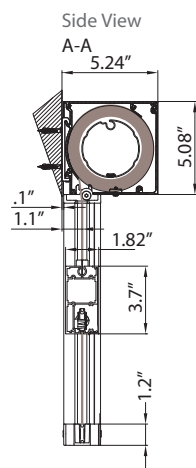

Max: 192"

Max: 192"

**CTS-L**  
By Crown Shade

## WALL INSTALLATION

Note:  
When hem bar  
is fully retracted  
the total distance  
from the top of the  
head box to the  
bottom of the hem  
bar is 9.125"

Side Channel Jamb Mount B-B

Side Channel Surface Mount B-B

## CEILING INSTALLATION

Note:  
When hem bar  
is fully retracted  
the total distance  
from the top of the  
head box to the  
bottom of the hem  
bar is 9.125"

Side Channel Jamb Mount B-B

Side Channel Surface Mount B-B