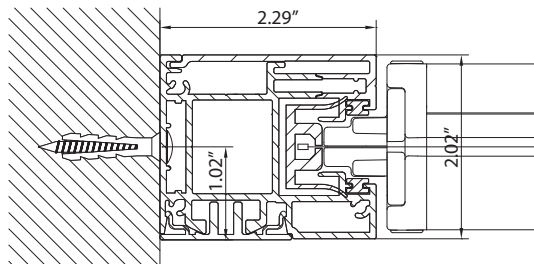

Max: 192"

Max: 192"

**CTS-L**  
By Crown Shade

# Crown - CTS-L

## WALL INSTALLATION

Note:  
When hem bar  
is fully retracted  
the total distance  
from the top of the  
head box to the  
bottom of the hem  
bar is 9.125"

Side Channel Jamb Mount B-B

Side Channel Surface Mount B-B

## CEILING INSTALLATION

Note:  
When hem bar  
is fully retracted  
the total distance  
from the top of the  
head box to the  
bottom of the hem  
bar is 9.125"

Side Channel Jamb Mount B-B

Side Channel Surface Mount B-B