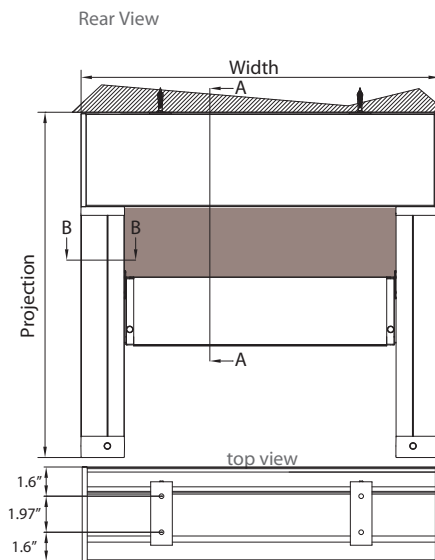

## WALL INSTALLATION

Note:  
When hem bar  
is fully retracted  
the total distance  
from the top of the  
head box to the  
bottom of the hem  
bar is 9.125"

Side Channel Jamb Mount B-B

Side Channel Surface Mount B-B

## CEILING INSTALLATION

Note:  
When hem bar  
is fully retracted  
the total distance  
from the top of the  
head box to the  
bottom of the hem  
bar is 9.125"

Side Channel Jamb Mount B-B

Side Channel Surface Mount B-B