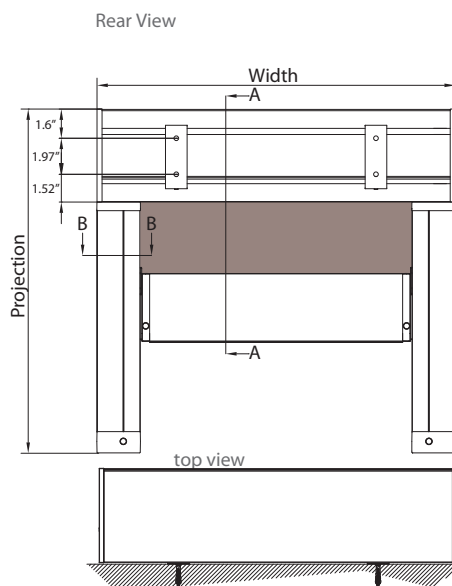

Max: 192"

Max: 192"

**CTS-L**  
By Crown Shade

## WALL INSTALLATION

Note:  
When hem bar  
is fully retracted  
the total distance  
from the top of the  
head box to the  
bottom of the hem  
bar is 9.125"

Side Channel Jamb Mount B-B

Side Channel Surface Mount B-B

## CEILING INSTALLATION

Note:  
When hem bar  
is fully retracted  
the total distance  
from the top of the  
head box to the  
bottom of the hem  
bar is 9.125"

Side Channel Jamb Mount B-B

Side Channel Surface Mount B-B