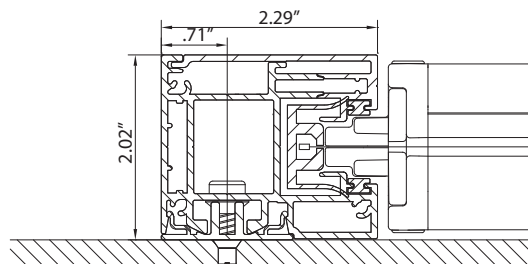

## WALL INSTALLATION

Note:  
When hem bar  
is fully retracted  
the total distance  
from the top of the  
head box to the  
bottom of the hem  
bar is 9.125"

Side Channel Jamb Mount B-B

Side Channel Surface Mount B-B

## CEILING INSTALLATION

Note:  
When hem bar  
is fully retracted  
the total distance  
from the top of the  
head box to the  
bottom of the hem  
bar is 9.125"

Side Channel Jamb Mount B-B

Side Channel Surface Mount B-B