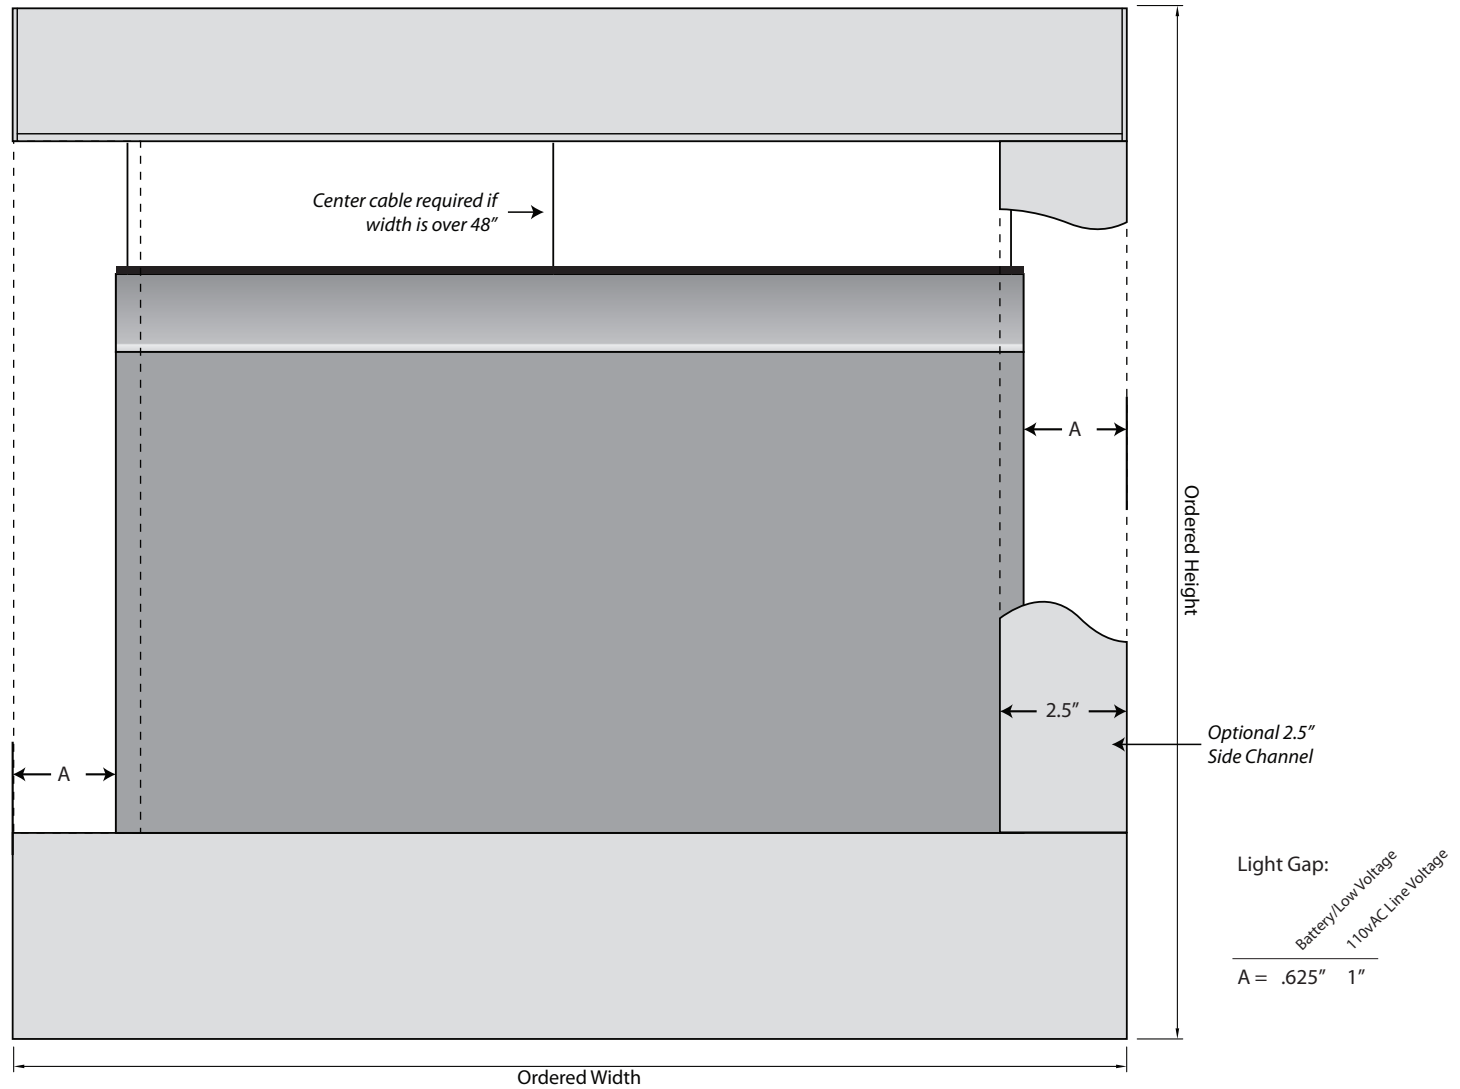

# CROWN | 4" CONSTON Tension Shade System

Side View:

Front View:

## Crown Conston Tension Shade Details

Crown Built 4" Fascia Tension Shade

By: Jared Grodnitzky Date: 4/20/2021 Rev:1

Crown Shade Company Baltimore, Maryland 21237 crownshadeco.com|800.445.5557