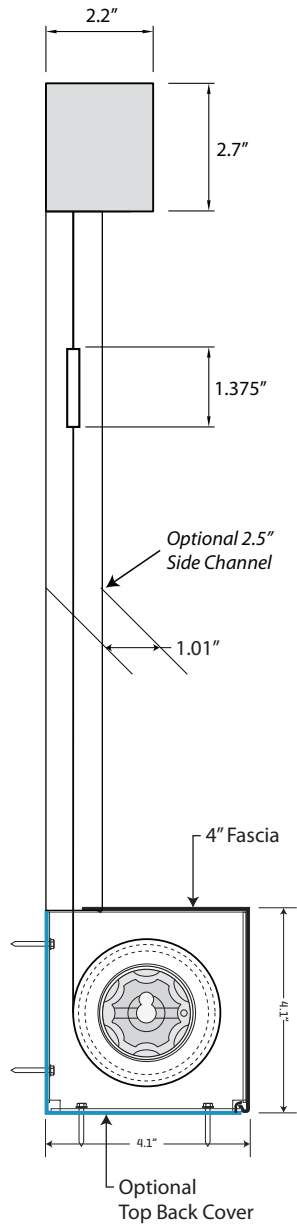

# CROWN | 4" CONSTON Tension Shade System

Side View:

Front View:

## Crown Conston Tension Shade Details

Crown Built 4" Fascia Tension Shade

By: Jared Grodnitzky Date: 4/20/2021 Rev:1

Crown Shade Company Baltimore, Maryland 21237 crownshadeco.com|800.445.5557